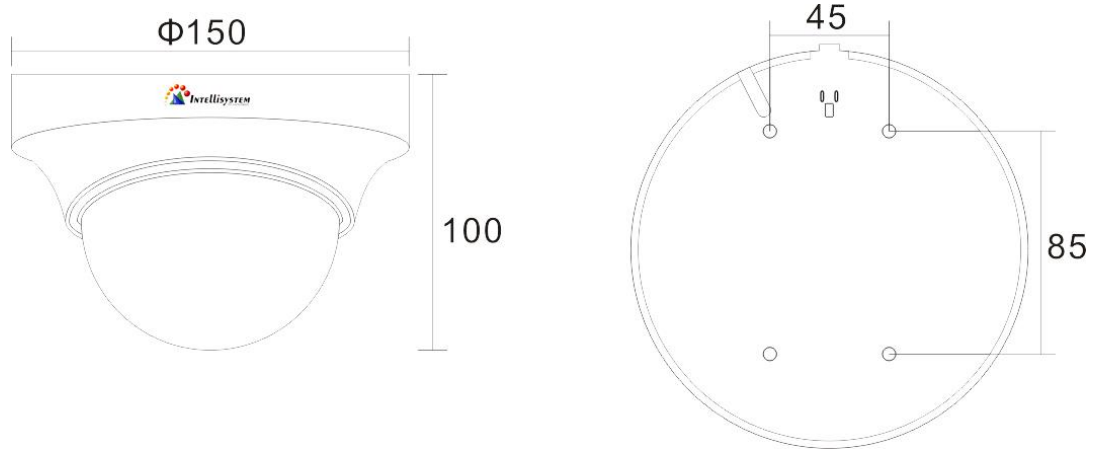

SPECIFICATIONS

Model	Model No.	IT-1635AG-HD-2MP	IT-1635AIG-HD-2MP
	Type	2 Megapixel HD Network Indoor Dome Camera	2 Megapixel HD Network IR Indoor Dome Camera
Camera	Sensor	1/2.8" Progress Scan CMOS	
	Resolution	Main Stream	1920*1080, 1-25(30) FPS; 1280*720, 1-25(30) FPS
		Sub Stream	704*576, 1-25(30) FPS; 640*480, 1-25(30) FPS
	Min. Illumination	Color 0.05Lux@F1.2; W0.005Lux@F1.2	Color 0.05Lux@F1.2; B/W 0LUX (IR On)
	IR Distance	//////////	30M
	S/N Ratio	≥52db	
	WDR	≥120db	
	Electronic Shutter	1~ 1/10000 sec. Auto	
Lens		2.8-12mm Motorized Focus Lens	2.8-12mm Motorized Focus Lens
	Day & Night	IR Cut Optical Filter	
Audio/Video Setting	Video Compression	H.265/H.264 (Baseline, Main Profile)/M-JPEG, Support for Multiple Output Code	
	Code Stream	32Kbps-16Mbps, Support CBR/VBR	
	Video Adjustment	Brightness/ Contrast / Chroma/ Saturation/ Sharpness / GAMMA	
	Intelligent Features	Intelligent Code Stream, Video Mask, Out-of-focus Detection, Intelligent Switch Control	
	Image Flip	Horizontal, Vertical, Horizontal & Vertical	
	Motion Detection	Support	
	Privacy Mask	Support	
	3D DNR	High/Medium/Low	
OSD Setting	Support Channel Name, Date Time, Code Stream Overlay		
Network	Interface	10/100 M Ethernet (RJ-45)	
	Protocol	TCP/IP, UDP, RTP, RTSP, RTCP, HTTP, DNS, DDNS, DHCP, FTP, NTP, PPPOE, SMTP, UPNP	
	ONVIF	Support	
	Access Control	Administer and Common User	
	Web Browser	IE 6.0 and Above	
	Max. User Number	≤10	
General	CVBS	Support	
	Audio I/O	Support	
	Alarm I/O	Support	
	TF Card	Support	
	Mobile Surveillance	Support	
	Working Conditions	-20°C ~ 60°C; 10% to 90% (Non-Condensing)	
	Power Supply	DC12V/AC24V/POE	
	Dimensions (mm)	150(Φ)x100(H)mm	
Weight (with package)	355g		

DIMENSIONS (Unit : mm)

For Financial, Prison, Supermarket, Telecom, Government, School, Airport, Factory, Hotel and other Indoor Places.